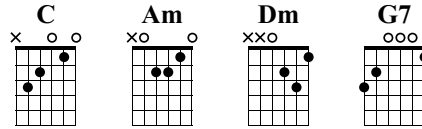

Wham - Last Christmas Guitar in C

Standard tuning
 ♩ = 120

C **Am**

TAB: 0 0 0 0 | 0 0 0 0 | 0 0 0 0 | 0 0 0 0

TAB: 1 1 1 1 | 1 1 1 1 | 1 1 1 1 | 1 1 1 1

TAB: 0 0 0 0 | 0 0 0 0 | 2 2 2 2 | 2 2 2 2

TAB: 3 3 | 3 3 | 0 0 | 0 0

Dm **G7**

TAB: 1 1 1 1 | 1 1 1 1 | 1 1 1 1 | 1 1 1 1

TAB: 3 3 3 3 | 3 3 3 3 | 0 0 0 0 | 0 0 0 0

TAB: 2 2 2 2 | 2 2 2 2 | 0 0 0 0 | 0 0 0 0

TAB: 0 0 | 0 0 | 3 3 | 3 3

TAB: 3 3 5 0 | 3 3 1 2 2 | 3 3 0 1 2 | 0 0 1 2

TAB: 3 3 3 3 | 3 3 3 3 | 0 0 0 0 | 0 0 0 0

TAB: 0 3 0 2 | 0 1 0 3 2 | 2 2 0 0 2 | (2) 0

TAB: 0 0 0 0 | 0 0 0 0 | 3 3 3 3 | 3 3 3 3

TAB: 3 3 5 0 | 3 3 0 2 2 | 3 3 0 1 2 | 0 0 1 2

TAB: 0 2 2 2 | 0 0 0 0 | 2 2 2 2 | 2 2 2 2